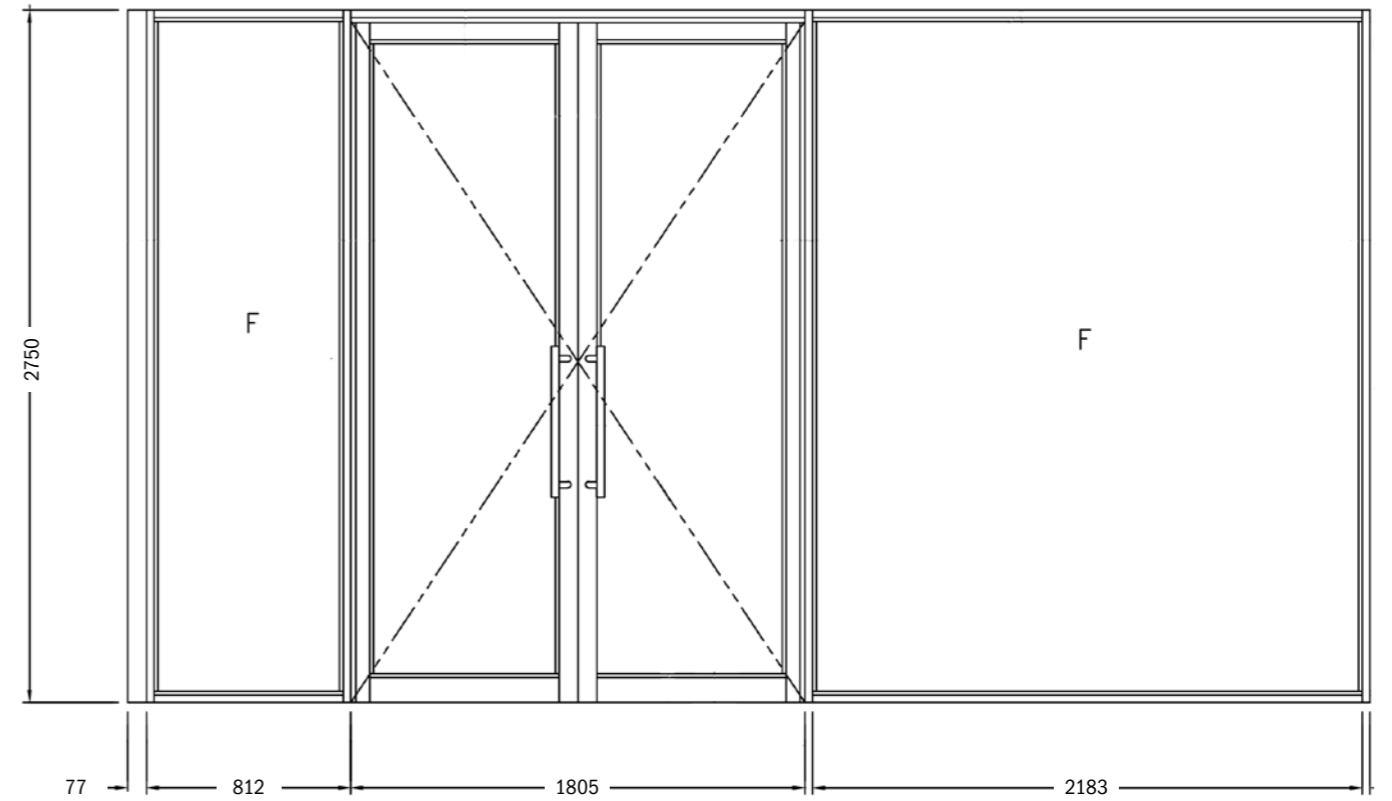

Residence, Betty's Bay

CLIP 44 SHOPFRONT ELEVATIONS 1-3

SCALE
1:30