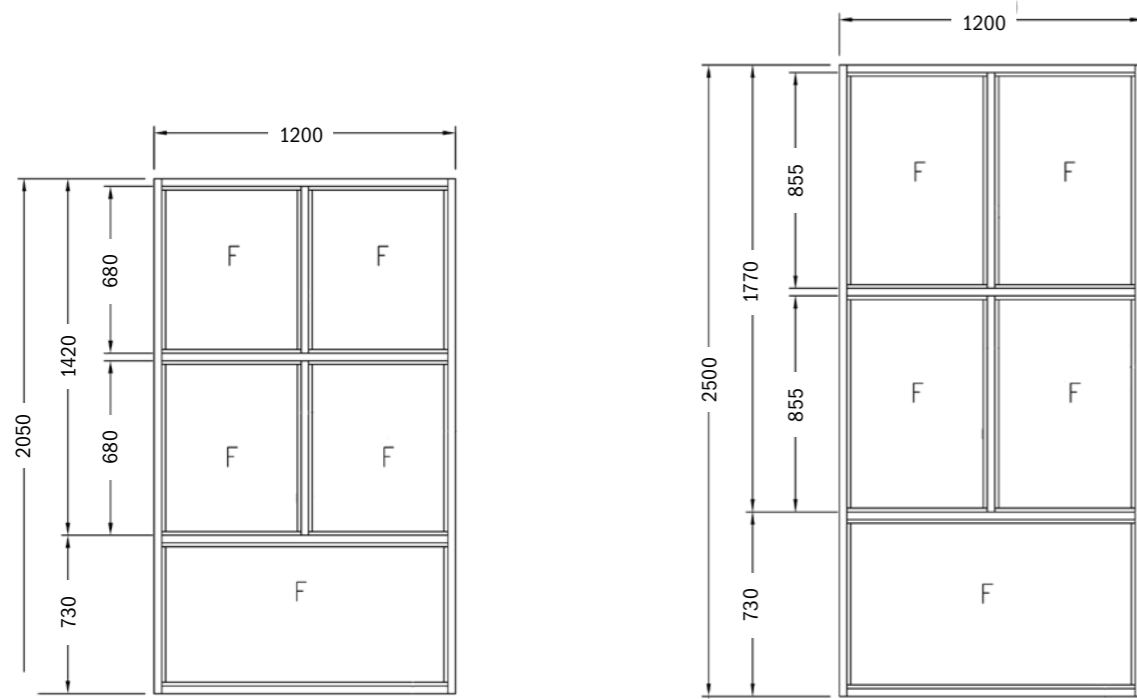

Various configurations of openings are possible and the sections may be glazed with **ALUPLAN**'s standard glass thickness of 6.38mm up to 10 mm.

**Contact us for further information and quotations.**

Jarvis street, Cape Town

SCALE  
**1:2**