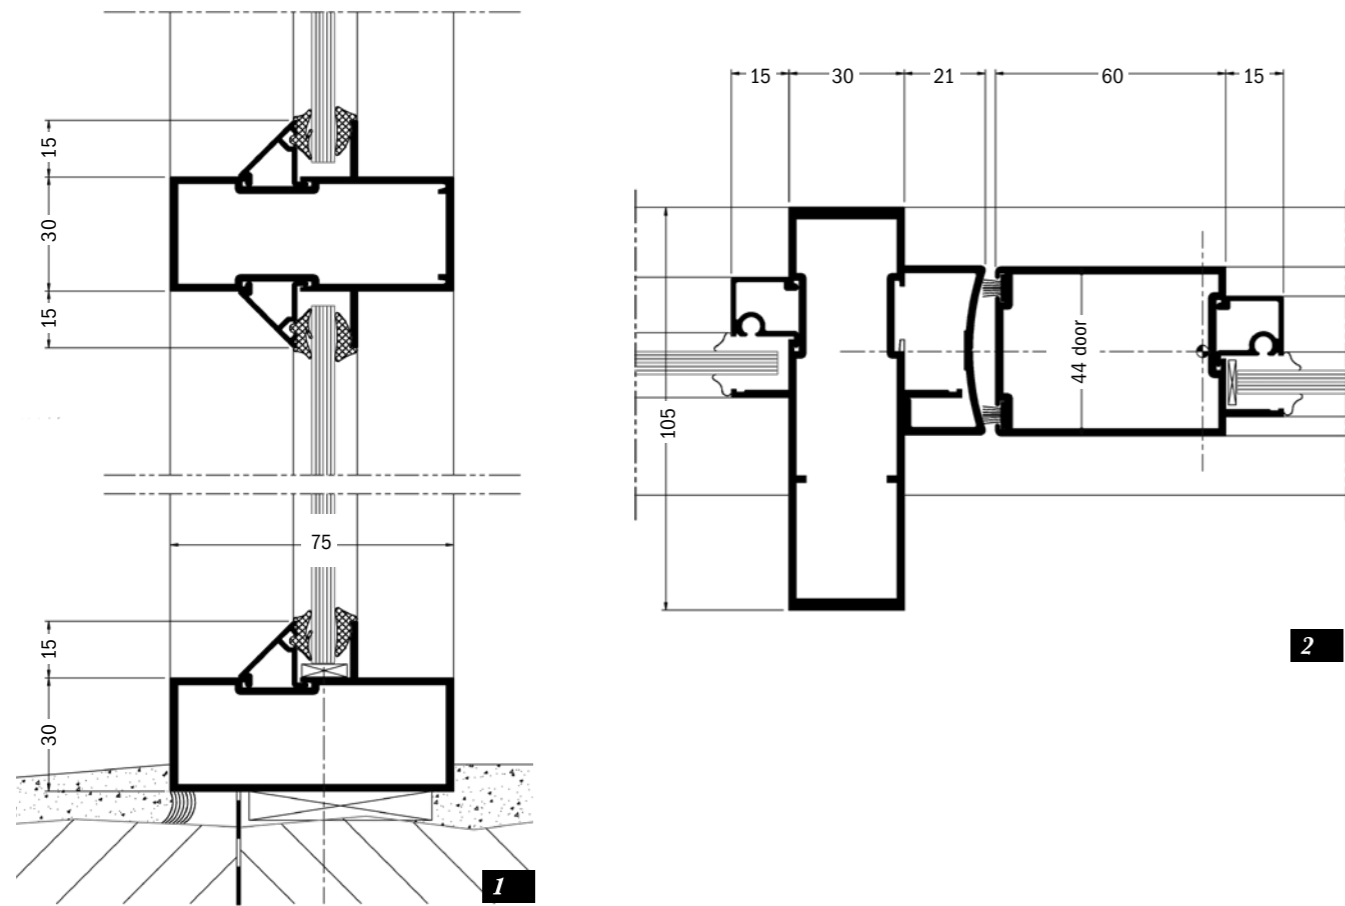

Harry Porter Botanical Gardens, Bettys Bay

- CILL AND TRANSOM **1**
- PIVOT STILE **2**
- SWING DOOR MEETING STILES **3**
- MULLION AND TRANSOM **4**
- TRIPLE KICKRAIL **5**

SCALE
1:2