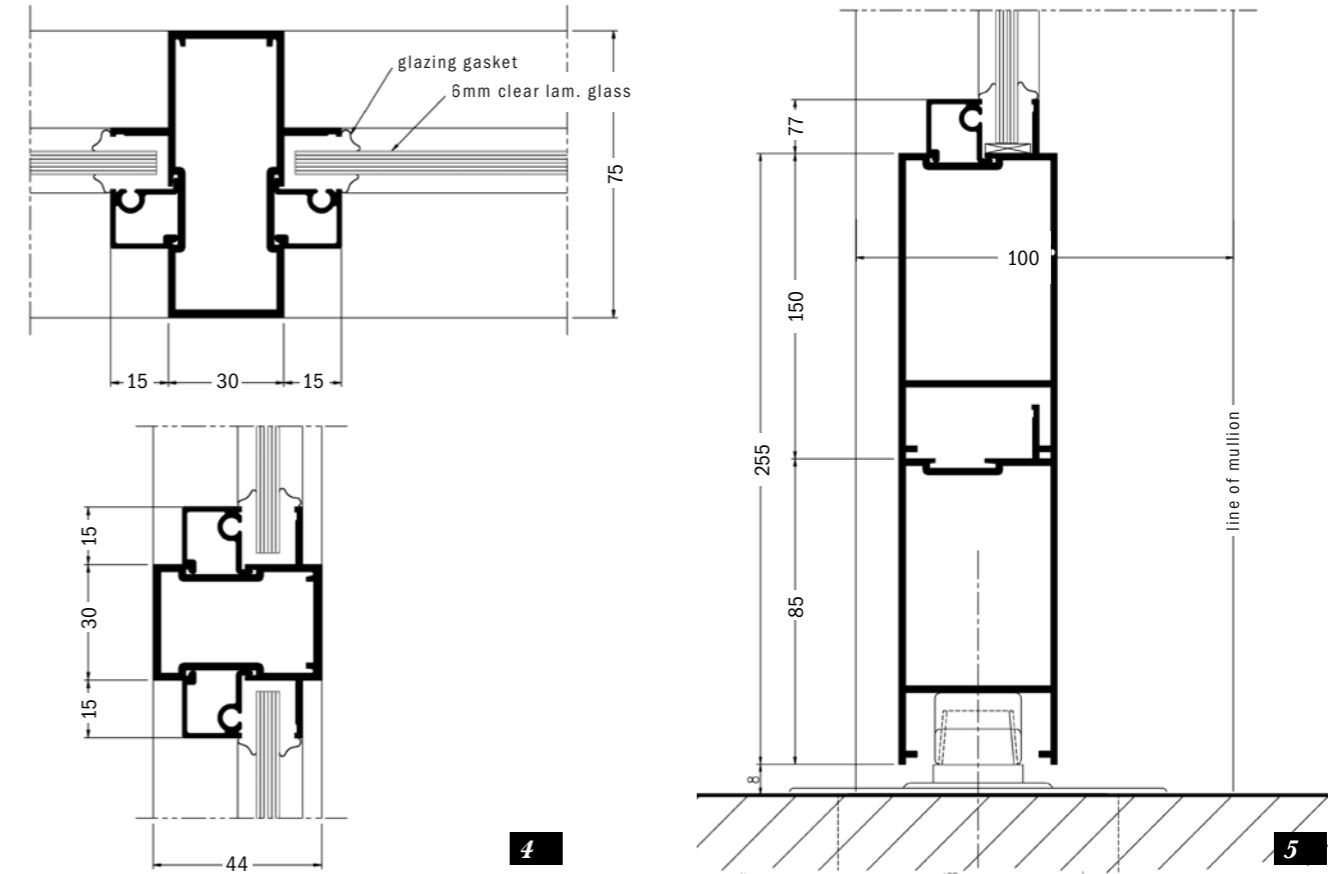

Harry Porter Botanical Gardens, Bettys Bay

- CILL AND TRANSOM **1**
- PIVOT STILE **2**
- SWING DOOR MEETING STILES **3**
- MULLION AND TRANSOM **4**
- TRIPLE KICKRAIL **5**

SCALE
1:2