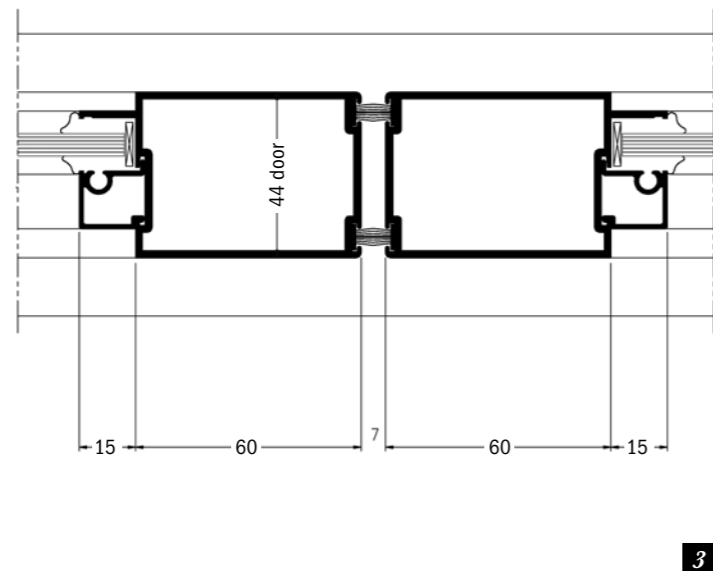

Harry Porter Botanical Gardens, Bettys Bay

- CILL AND TRANSOM **1**
- PIVOT STILE **2**
- SWING DOOR MEETING STILES **3**
- MULLION AND TRANSOM **4**
- TRIPLE KICKRAIL **5**

SCALE
1:2